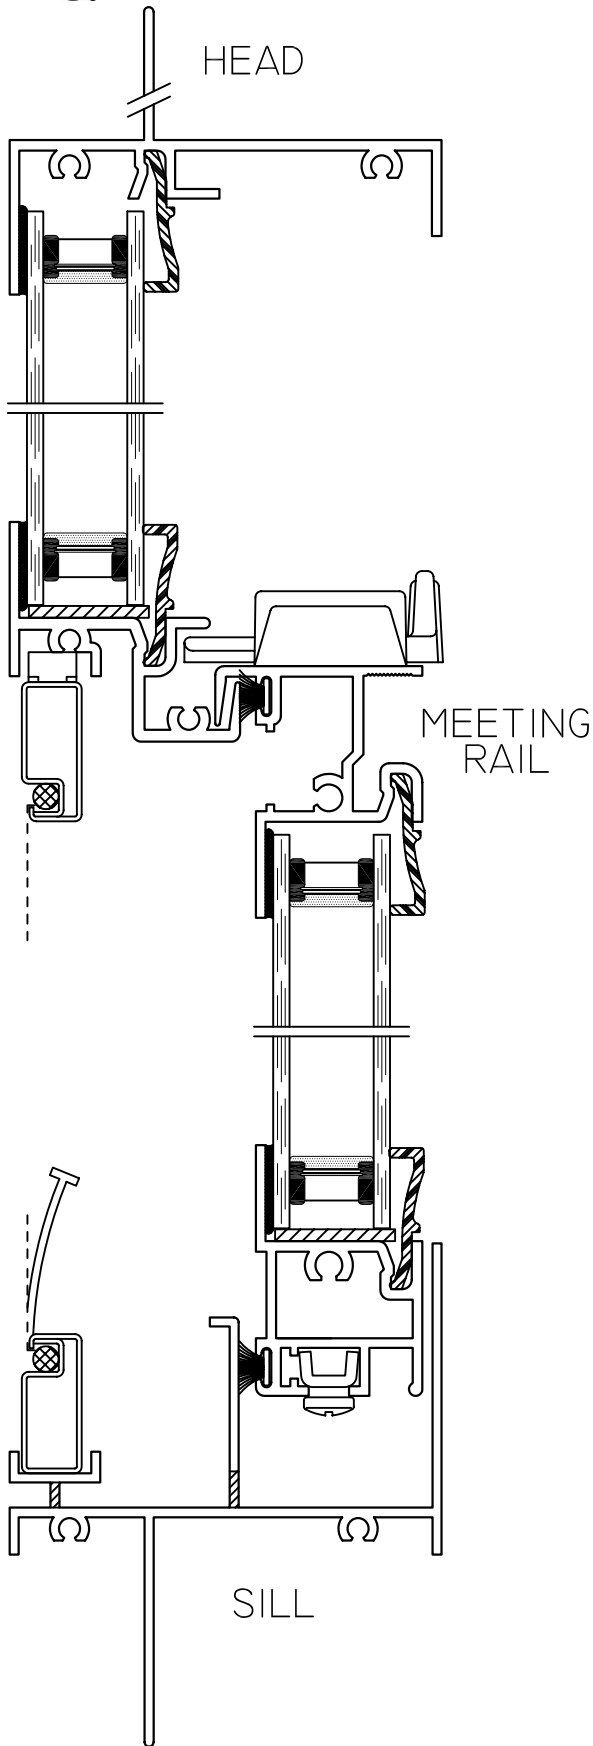

225 SINGLE HUNG

3/8"Ø MOUNTING HOLES @ 2" FROM EACH END & APPROX. 4" ON-CENTER