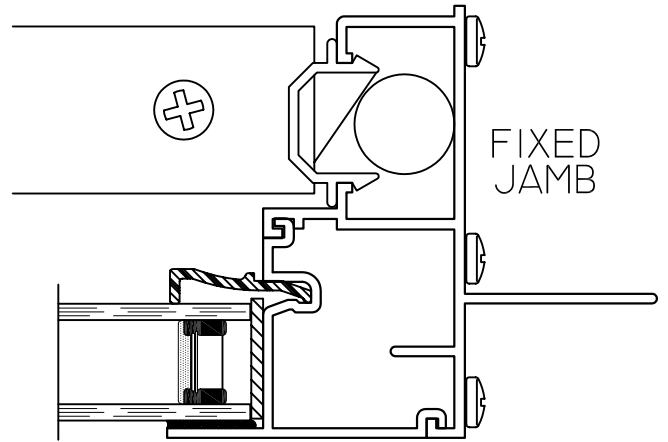

225 SINGLE HUNG

3/8"Ø MOUNTING HOLES @ 2" FROM EACH END & APPROX. 4" ON-CENTER