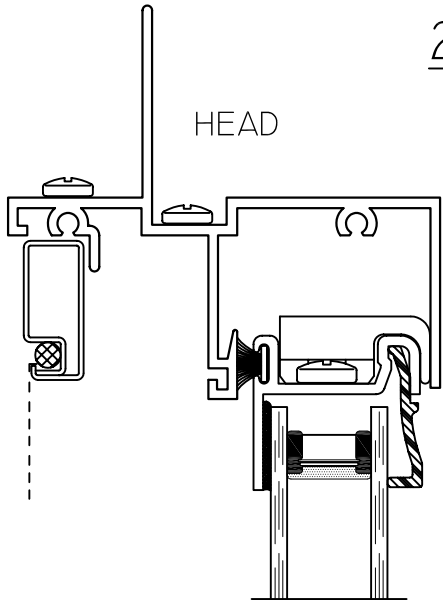

225 XO SLIDER

3/8" MOUNTING HOLES @ 2" FROM EACH END & APPROX. 4" ON-CENTER

1.000"
(TYPICAL)

.750"
(TYPICAL)