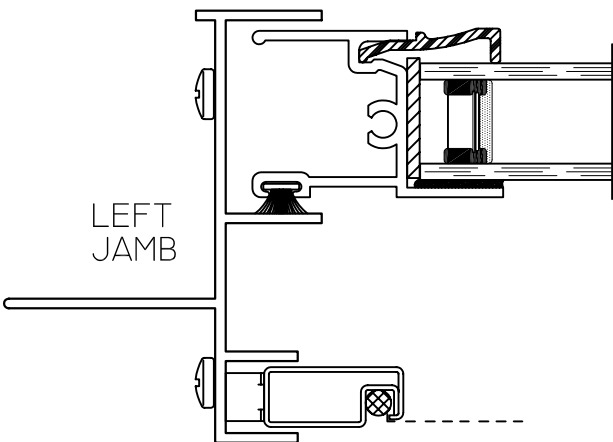

225 XO SLIDER

3/8" MOUNTING HOLES @ 2" FROM EACH END & APPROX. 4" ON-CENTER

1.000"
(TYPICAL)

.750"
(TYPICAL)