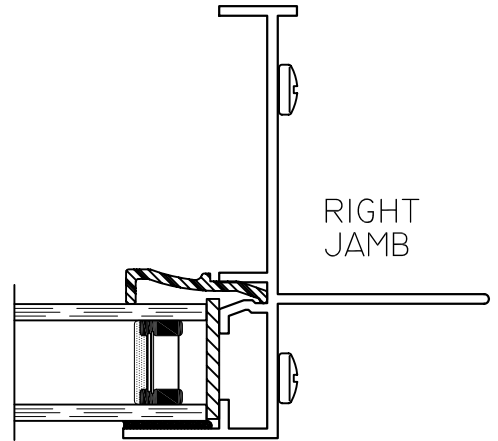

225 XO SLIDER

3/8" MOUNTING HOLES @ 2" FROM EACH END & APPROX. 4" ON-CENTER

1.000"
(TYPICAL)

.750"
(TYPICAL)