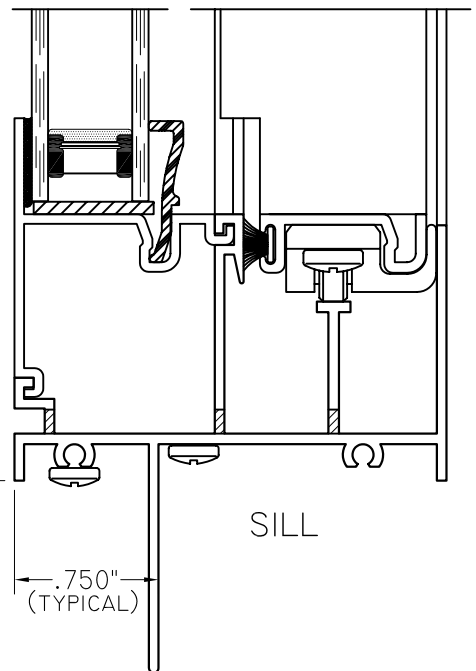

225 XO SLIDER

3/8" MOUNTING HOLES @ 2" FROM EACH END & APPROX. 4" ON-CENTER

1.000"
(TYPICAL)

.750"
(TYPICAL)