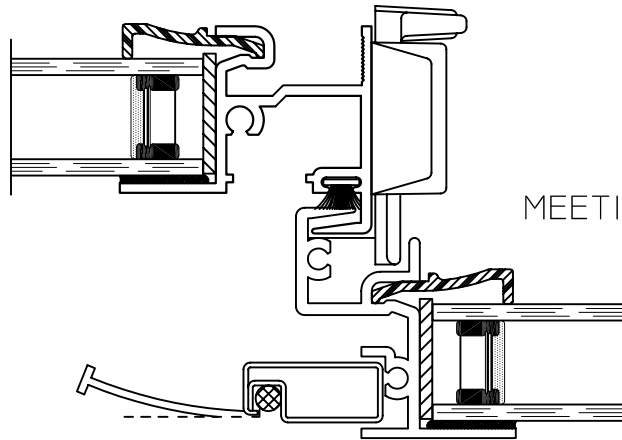

225 XO SLIDER

3/8" MOUNTING HOLES @ 2" FROM EACH END & APPROX. 4" ON-CENTER

1.000"
(TYPICAL)

.750"
(TYPICAL)