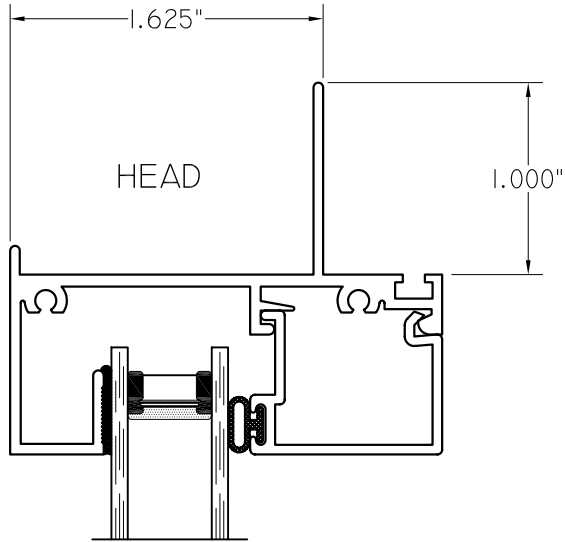

225 FIXED

3/8" MOUNTING HOLES @ 2" FROM EACH END & APPROX. 4" ON-CENTER