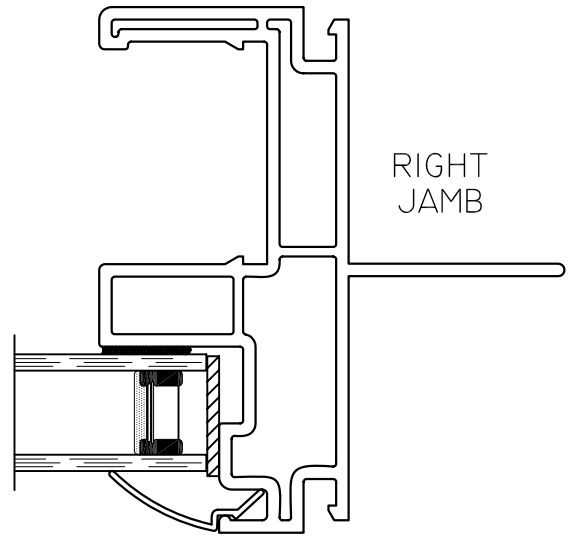

SERIES 70 FIXED

3/8"Ø MOUNTING HOLES @ 2" FROM EACH END & APPROX. 4" ON-CENTER