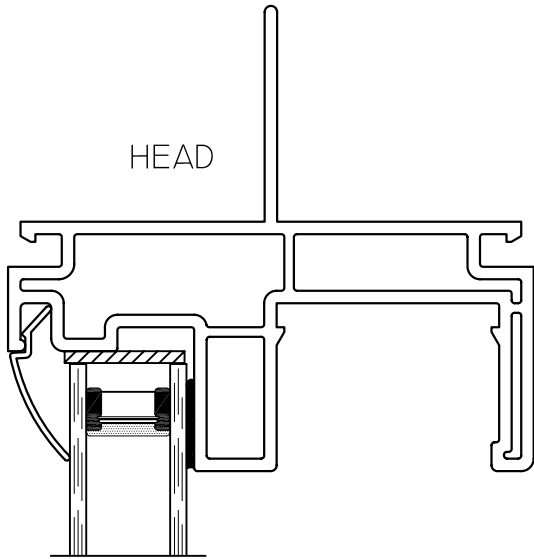

SERIES 70 FIXED

3/8"Ø MOUNTING HOLES @ 2" FROM EACH END & APPROX. 4" ON-CENTER