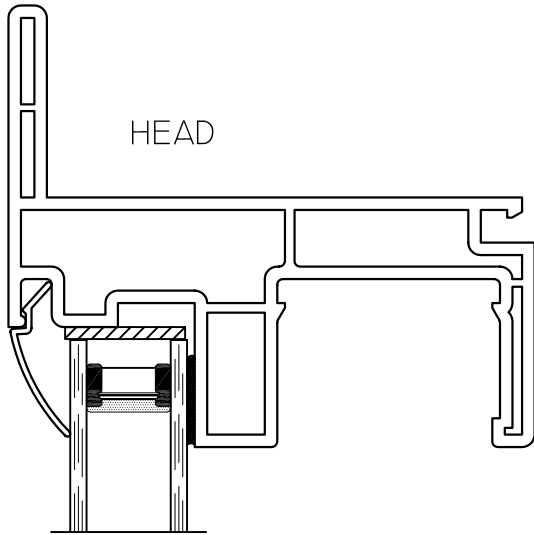

SERIES 75 FIXED

3/8"Ø MOUNTING HOLES @ 2" FROM EACH END & APPROX. 4" ON-CENTER