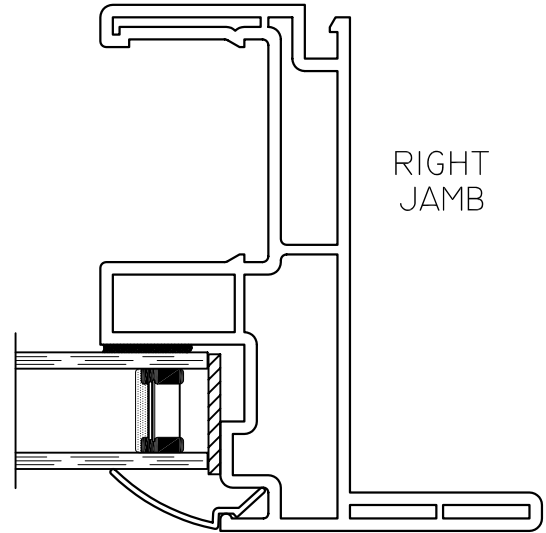

SERIES 75 FIXED

3/8"Ø MOUNTING HOLES @ 2" FROM EACH END & APPROX. 4" ON-CENTER